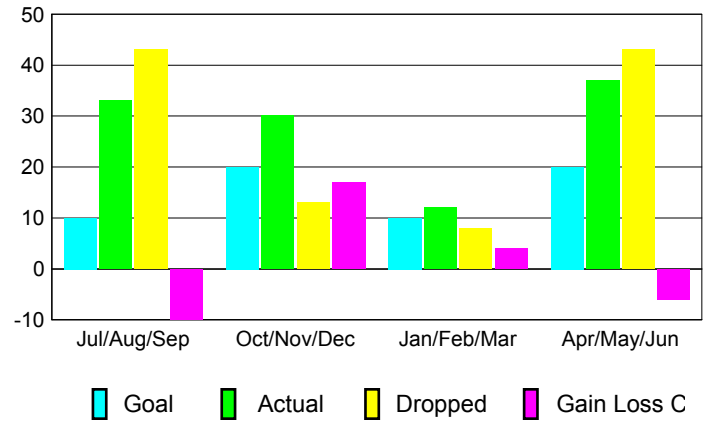

GMT: **Pedro Marrello**

Location: **CHILE**

GMT CA: **3**

CLUBS

Month	New Club Goal	Actual New Clubs	Actual Dropped Clubs	Gain/Loss of Clubs
2012-2013				
Jul/Aug/Sep	0	0	0	0
Oct/Nov/Dec	1	0	0	0
Jan/Feb/Mar	0	0	0	0
Apr/May/June	1	1	1	0
Totals	2	1	1	0

Club Results 2012-2013

Goal, New, Dropped, Gain/Loss

MEMBERSHIP

Month	Net Memb Goal	Actual New Memb	Actual Dropped Memb	Gain/Loss of Memb
2012-2013				
Jul/Aug/Sep	10	33	43	-10
Oct/Nov/Dec	20	30	13	17
Jan/Feb/Mar	10	12	8	4
Apr/May/June	20	37	43	-6
Totals	60	112	107	5

Membership Results 2012-2013

Goal, New, Dropped, Gain/Loss

YTD Status Quo Clubs 2012-2013

Status Quo Clubs Compared to Status Quo Members

Gender Comparison 2012-2013

Club Gain/Loss 2012-2013

Membership Gain/Loss 2012-2013