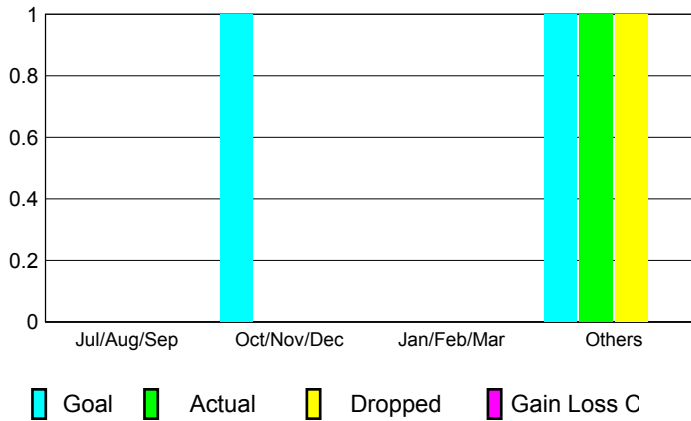

GMT: **Pedro Marrello**

Location: **CHILE**

GMT CA: **3**

CLUBS

Month	New Club Goal	Actual New Clubs	Actual Dropped Clubs	Gain/Loss of Clubs
2012-2013				
Jul/Aug/Sep	0	0	0	0
Oct/Nov/Dec	1	0	0	0
Jan/Feb/Mar	0	0	0	0
Apr/May/June	1	1	1	0
Totals	2	1	1	0

Club Results 2012-2013

Goal, New, Dropped, Gain/Loss

MEMBERSHIP

Month	Net Memb Goal	Actual New Memb	Actual Dropped Memb	Gain/Loss of Memb
2012-2013				
Jul/Aug/Sep	10	33	43	-10
Oct/Nov/Dec	20	30	13	17
Jan/Feb/Mar	10	12	8	4
Apr/May/June	20	37	43	-6
Totals	60	112	107	5